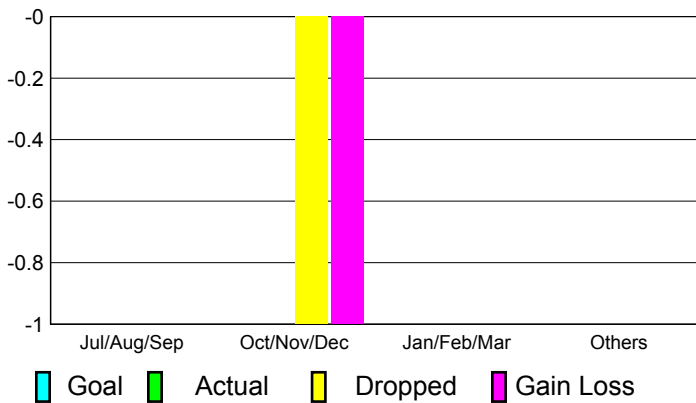

## CLUBS

**Club Results**  
2010-2011

**Clubs**  
2009-2010

Month	New Club Goal	Actual New Clubs	Actual Dropped Clubs	Gain/Loss of Clubs	Gain/Loss of Clubs
Jul/Aug/Sep	0	0	0	0	0
Oct/Nov/Dec	0	0	-1	-1	0
Jan/Feb/Mar	0	0	0	0	0
Apr/May/June	0	0	0	0	2
<b>Totals</b>	<b>0</b>	<b>0</b>	<b>-1</b>	<b>-1</b>	<b>2</b>

### Club Results 2010-2011

Goal, New, Dropped, Gain/Loss