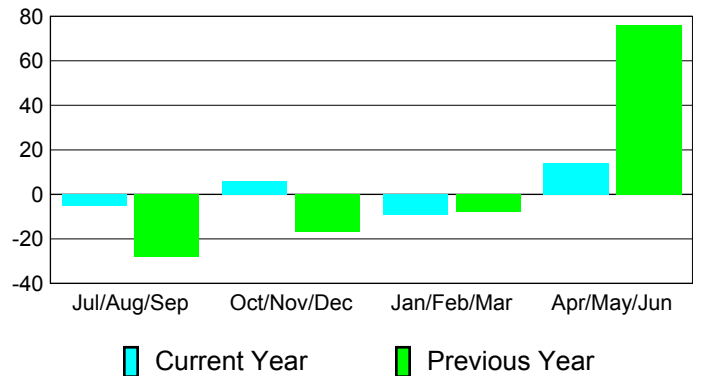

Gender Comparison 2010-2011

Jul/Aug/Sep

Oct/Nov/Dec

Jan/Feb/Mar

Apr/May/June

Male

Female