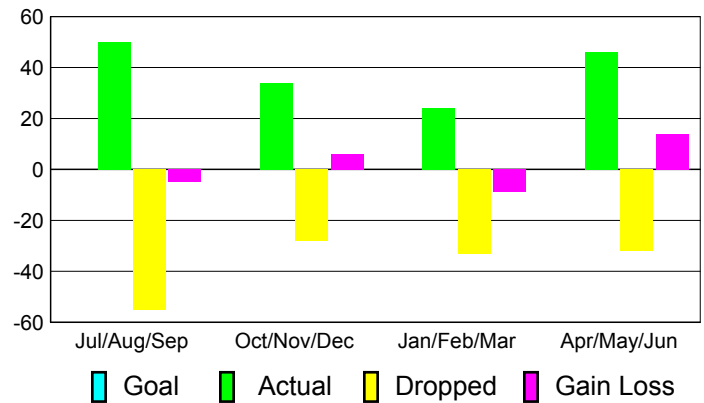

### YTD Status Quo Clubs 2010-2011

Status Quo Clubs Compared to Status Quo Members

## MEMBERSHIP

**Membership Results**  
2010-2011

**Membership**  
2009-2010

Month	Net Memb Goal	Actual New Memb	Actual Dropped Memb	Gain/Loss of Memb	Gain/Loss of Memb
Jul/Aug/Sep	0	50	-55	-5	-28
Oct/Nov/Dec	0	34	-28	6	-17
Jan/Feb/Mar	0	24	-33	-9	-8
Apr/May/June	0	46	-32	14	76
<b>Totals</b>	<b>0</b>	<b>154</b>	<b>-148</b>	<b>6</b>	<b>23</b>

### Membership Results 2010-2011

Goal, New, Dropped, Gain/Loss

### Comparison of Membership Gain/Loss

Current Year Compared to the Previous Year